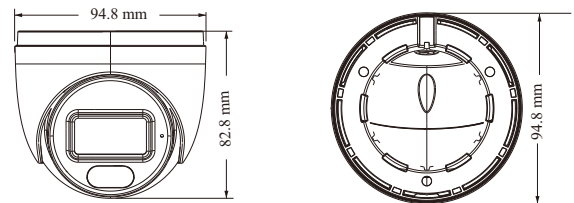

BX-9540S4L-C

4MP Dual Illumination Water-proof Turret Network Camera

- H.265+ /H.265 /H.264+ /H.264/MJPEG coding
- Max. resolution: 4MP (2560 × 1440)
- Auto day/night switch
- 3D DNR, WDR, HLC, BLC, etc.
- ROI coding
- Support smart supplement light
- 10~20m white light view distance; 20~30m IR view distance
- DC12V/PoE power supply
- IP 67 ingress protection
- Support dual streams
- Support remote monitoring by smart phones& tablet PCs with iOS and Android OS
- Support line crossing detection & region intrusion detection
- Support SMD

PoE	Yes, IEEE802.3af	No
Supplement Light Range	IR range: 20 ~ 30 m; white light range: 10 ~ 20 m	
Ingress Protection	IP67	
Others		
Power Supply	DC12V/PoE	DC12V
Power Consumption	< 5W	< 4W
Operating Environment	- 20 °C ~ 55 °C (-4°F~131°F); Humidity: less than 95 % (non-condensing)	
Storage Environment	- 20 °C ~ 60°C (-4°F~140°F), Humidity: less than 95 % (non-condensing)	
Dimensions (mm)	Φ 94.8 × 82.8	
Weight (net)	Approx. 0.28KG	
Installation	Ceiling mounting; Wall mounting	
Certificate	CE, FCC	
Environmental Protection	Complies with Directive EU RoHS, WEEE(2012/19/EU), directive 94/62/EC and REACH(EC1907/2006)	

DIMENSIONS

AVAILABLE ACCESSORIES

AVAILABLE MODEL

Available Model	BX-9540S4L-C(D/PE/AW1)
	BX-9540S4L-C(D/AW1)