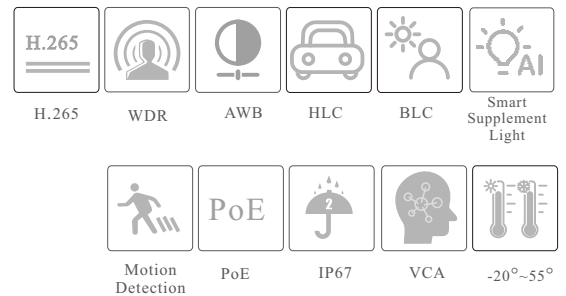

BX-9540S4L-C

4MP Dual Illumination Water-proof Turret Network Camera

- H.265+ /H.265 /H.264+ /H.264/MJPEG coding
- Max. resolution: 4MP (2560 × 1440)
- Auto day/night switch
- 3D DNR, WDR, HLC, BLC, etc.
- ROI coding
- Support smart supplement light
- 10~20m white light view distance; 20~30m IR view distance
- DC12V/PoE power supply
- IP 67 ingress protection
- Support dual streams
- Support remote monitoring by smart phones& tablet PCs with iOS and Android OS
- Support line crossing detection & region intrusion detection
- Support SMD

PoE	Yes, IEEE802.3af	No
Supplement Light Range	IR range: 20 ~ 30 m; white light range: 10 ~ 20 m	
Ingress Protection	IP67	
Others		
Power Supply	DC12V/PoE	DC12V
Power Consumption	< 5W	< 4W
Operating Environment	- 20 °C ~ 55 °C (-4°F~131°F); Humidity: less than 95 % (non-condensing)	
Storage Environment	- 20 °C ~ 60°C (-4°F~140°F), Humidity: less than 95 % (non-condensing)	
Dimensions (mm)	Φ 94.8 × 82.8	
Weight (net)	Approx. 0.28KG	
Installation	Ceiling mounting; Wall mounting	
Certificate	CE, FCC	
Environmental Protection	Complies with Directive EU RoHS, WEEE(2012/19/EU), directive 94/62/EC and REACH(EC1907/2006)	