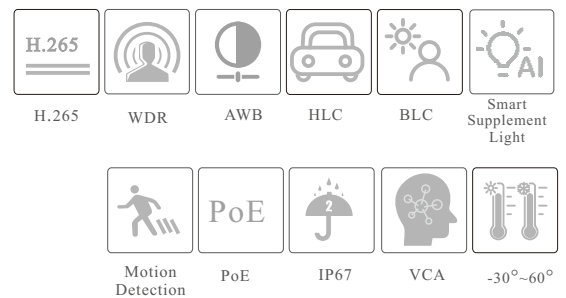

SPECIFICATIONS

Model	BX-9481S4-C
Specifications	
Camera	
Image Sensor	1 / 2.8 "CMOS
Image Size	3840×2160
Electronic Shutter	1 / 3s ~ 1 / 100000s
Iris Type	Fixed Iris
Min. Illumination	0.02 lux @F1.6, AGC ON; 0 lux with illumination on
Lens	2.8mm@F1.6, Horizontal FoV: 106°; Vertical FoV: 57°; Diagonal FoV: 124° 3.6mm@F1.6, Horizontal FoV: 90°; Vertical FoV: 47°; Diagonal FoV: 107°
Focus	Fixed
Lens Mount	M12
Day&Night	ICR
Wide Dynamic Range	120dB
BLC	Yes
HLC	Yes
Digital NR	Yes
Defog	Yes
S/N Ratio	≥50dB
Angle Adjustment	Pan: 0°~360°; Tilt: 0°~80°; Rotation: 0°~360°
Image	
Video Compression	Main stream: H.265+ / H.265 / H.264+ / H.264 Sub / Third stream: H.265+ / H.265 / H.264+ / H.264 / MJPEG
H.265 Compression Standard	Main Profile@Level 4.1 High Tier
Resolution	8MP(3840×2160), 6MP(3200×1800), 4MP(2688×1520), 2K(2560×1440), 1080P(1920×1080), 720P(1280×720), D1, VGA(640×480), 640×360, 480×240, CIF
Main Stream	60Hz: 8MP(1~20fps) / 6MP/4MP/2K/1080P (1~30fps) 50Hz: 8MP(1~20fps) / 6MP/4MP/2K/1080P (1~25fps)
Sub Stream	720P/D1/VGA/640×360/CIF/480×240 (60Hz: 1~30fps; 50Hz: 1~25fps)
Third Stream	720P/D1/640×360/CIF (60Hz: 1~30fps; 50Hz: 1~25fps)
Bit Rate	64 Kbps ~12Mbps
Bit Rate Type	VBR / CBR
Image Settings	ROI, Saturation, Brightness, Hue, Contrast, Wide Dynamic, Sharpness, Image Mirror, Image Flip, NR, etc. adjustable through client software or web browser
Audio Compression	G711A/U
ROI	8ROI, Each ROI to be configured separately
Interfaces	
Network	RJ45
Video Output	No
Audio	1CH audio input; 1CH built-in MIC
Storage	Built-in micro SD card slot, up to 256GB
Reset	Yes
Functions	
Remote Monitoring	Web browser /BNX NVR/NVMS2.X/Mobile APP
Web Browser	Chrome 89.0+/Edge 89.0+/Firefox 87.0+/Safari 14.0+
Online Connection	Support simultaneous monitoring for up to 10 users; Support multi-stream real time transmission
Network Protocol	UDP, IPv4, IPv6, DHCP, NTP, RTSP, RTP, RTCP, RTMP, PPPoE, DDNS, SMTP, FTP, 802.1x, SNMP, UPnP, HTTP, HTTPS, HTTP POST, P2P, QoS
Interface Protocol	ONVIF
Storage	Network remote storage; micro SD card storage
Smart Alarm	Motion detection, SMD, SD card full, SD card error, IP address conflict, cable disconnection, video exception (scene change, video blur and abnormal color detection)
Smart Event	Line crossing /region intrusion detection(human/motor vehicle/non-motor vehicle classification), abandoned/missing object detection
General Function	Watermark, IP address filtering, video mask, heartbeat, smart supplement light, corridor pattern, image distortion correction, ANR, cloud upgrade
PoE	Yes (IEEE802.3af)
Supplement Light Range	IR range: 20 ~ 30 m; white light range: 20 ~ 30 m
Ingress Protection	IP67
Security	Video encryption, firmware encryption, configuration encryption, illegal login lock, IP address filtering, 802.1x authentication, basic and digest authentication for HTTP/RTSP