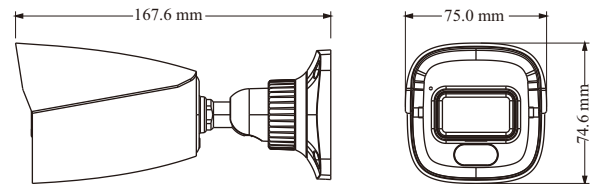

DORI Distance

Lens	Detect	Observe	Recognize	Identify
2.8mm	79m(259ft)	32m(105ft)	16m(52ft)	8m(27ft)
3.6mm	99m(325ft)	40m(130ft)	20m(68ft)	10m(34ft)
Others				
Power Supply	DC12V/PoE			
Power Consumption	< 7W			
Storage Conditions	- 30 °C ~ 65 °C (-22 °F~149 °F), Humidity: less than 95 % (non-condensing)			
Operating Conditions	- 30 °C ~ 60 °C (-22 °F~140 °F), Humidity: less than 95 % (non-condensing)			
Dimensions (mm)	167.6 × 75 × 74.6			
Weight (net)	Approx. 0.42KG			
Installation	Ceiling mounting; wall mounting			
Certificate	CE, FCC			
Environmental Protection	Complies with Directive EU RoHS, WEEE(2012/19/EU), directive 94/62/EC and REACH(EC1907/2006)			

DIMENSIONS

AVAILABLE ACCESSORIES

AVAILABLE MODEL

Available Model	BX-9481S4-C(D/PE/AW2)