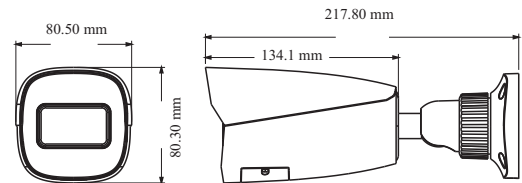

DIMENSIONS