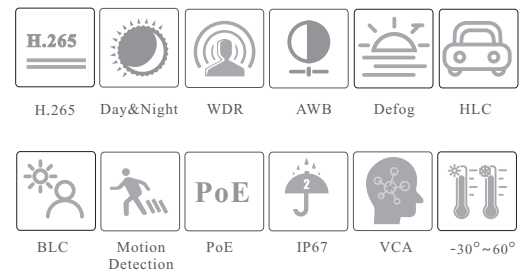

BX-9452E3B-A

5MP IR Water-Proof Bullet Network Camera

- H.265+/H.265/H.264+/H.264/MJPEG coding
- Max. resolution: 2592 × 1944
- ICR auto switch, true day / night vision
- 30 ~ 50m IR night view distance
- 3D DNR, true WDR, HLC, BLC, Defog, NIR, Smart IR and ROI coding
- Support image distortion correction
- 1CH audio input, 1CH audio output, 1CH built-in MIC
- Built-in micro SD card slot, up to 256GB
- DC12V/PoE power supply
- IP 67 ingress protection
- Support three streams
- Support remote monitoring by smart phones & tablet PCs with iOS and Android OS
- Intelligent analytics