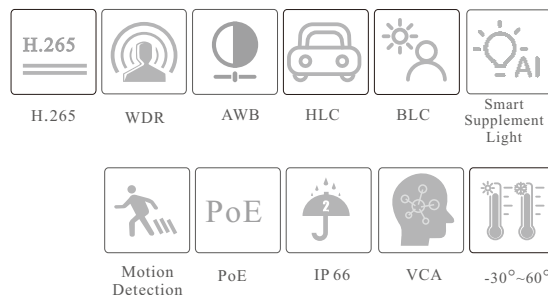

BX-9442S4-PA

4MP Dual Illumination Water-proof Bullet Network Camera

- H.265+ /H.265 /H.264+ /H.264/MJPEG coding
- Max. resolution: 4MP (2560 × 1440)
- Auto day/night switch
- 3D DNR, HWDR, HLC, BLC, etc.
- ROI coding
- Support smart supplement light
- 30~40m white light view distance; 30~40m IR view distance
- DC12V/PoE power supply
- IP 66 ingress protection
- Support three streams
- Support remote monitoring by smart phones& tablet PCs with iOS and Android OS
- Support P2P function
- Support SMD
- Support line crossing detection, region intrusion detection, abandoned/missing object detection, video exception detection
- Blue and red light warning (flashing alternately)
- Support user-defined warning voice import