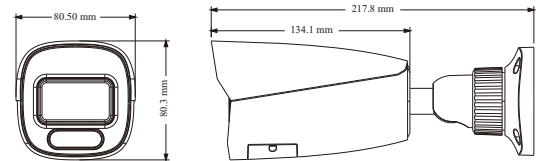

DORI Distance

Lens	Detect	Observe	Recognize	Identify
2.8mm	62m(203ft)	25m(81ft)	12m(40ft)	6m(20ft)
3.6mm	79m(259ft)	32m(104ft)	16m(52ft)	8m(26ft)
2.8~12mm(W)	64m(210ft)	26m(84ft)	13m(42ft)	6m(20ft)
2.8~12mm(T)	189m(619ft)	75m(247ft)	38m(124ft)	19m(62ft)
Others				
Power Supply	DC12V/PoE			
Power Consumption	< 9.5W			
Storage Conditions	- 30 °C ~ 65°C (-22°F~149°F), Humidity: less than 95 % (non-condensing)			
Operating Conditions	- 30 °C ~ 60 °C (-22°F~140°F), Humidity: less than 95 % (non-condensing)			
Dimensions (mm)	217.8 × 80.5 × 80.3			
Weight (net)	Approx. 0.675KG		Approx. 0.694KG	
Installation	Ceiling mounting; wall mounting			
Certificate	CE, FCC			
Environmental Protection	Complies with Directive EU RoHS, WEEE(2012/19/EU), directive 94/62/EC and REACH(EC1907/2006)			

DIMENSIONS