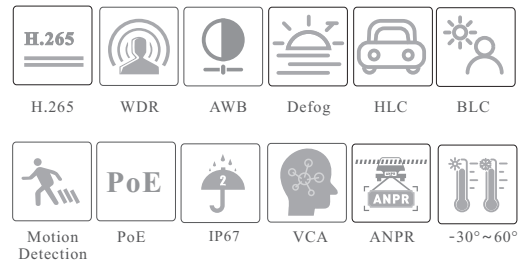

## 2MP HD ANPR Bullet Network Camera

- Starlight
- 2MP ( 1920 × 1080 ) @30fps
- Support smart H.265/H.264 coding
- ICR auto switch, true day/night
- Up to 100m IR night view distance; motorized zoom lens
- 3D DNR, true WDR, HLC, BLC and ROI coding
- Built-in micro SD card slot, up to 256GB
- 1CH audio input; 1CH audio output
- 1CH alarm input; 1CH alarm output
- DC12V/PoE power supply
- Support three streams
- IP67
- Support mobile surveillance by smart phones with iOS and Android OS
- Intelligent analytics: video abnormality (video blur detection, video cast detection, scene change), license plate recognition