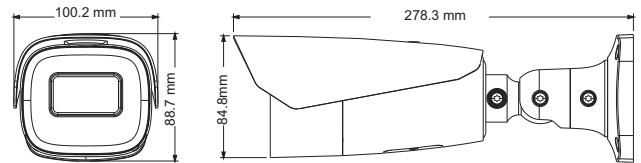

## 2MP HD ANPR Bullet Network Camera

- Starlight
- 2MP ( 1920 × 1080 ) @30fps
- Support smart H.265/H.264 coding
- ICR auto switch, true day/night
- Up to 100m IR night view distance; motorized zoom lens
- 3D DNR, true WDR, HLC, BLC and ROI coding
- Built-in micro SD card slot, up to 256GB
- 1CH audio input; 1CH audio output
- 1CH alarm input; 1CH alarm output
- DC12V/PoE power supply
- Support three streams
- IP67
- Support mobile surveillance by smart phones with iOS and Android OS
- Intelligent analytics: video abnormality (video blur detection, video cast detection, scene change), license plate recognition

PoE	Yes, IEEE802.3af
IR Distance	70~100m
Protection Grade	IP67
<b>LPR</b>	
Snapshot	Overview and cutout of plate for picture
Vehicle Plate Database	10,000
Capture Speed Range	0~70km/h
<b>Others</b>	
Power Supply	DC12V/PoE
Power Consumption	< 11W
Operating Environment	- 30 °C ~ 60 °C (-22°F~140°F); Humidity: less than 95 % (non-condensing)
Storage Environment	- 30 °C ~ 65 °C (-22°F~149°F); Humidity: less than 95 % (non-condensing)
Dimensions ( mm )	278.3 × 100.2 × 88.7
Weight ( net )	Approx. 1.04KG
Installation	Ceiling mounting; Wall mounting
Certificate	CE, FCC
Environmental Protection	Complies with Directive EU RoHS, WEEE(2012/19/EU), directive 94/62/EC and REACH(EC1907/2006)

## DIMENSIONS